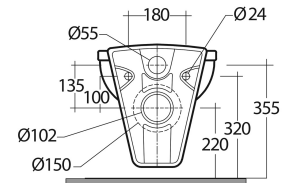

TECHNICAL SPECIFICATIONS

Suite:	RAK-KARLA
Type:	Suspendu
Dimensions:	550 x 370 mm
Weight:	16 Kg
Couleur:	blanc alpin, Ivoire
Type de piège:	Murale
Type de siphon:	Encastré
Seat cover options:	ABS ET URÉE
Bowl shape:	Oval
Soft close:	oui
Flush Type:	Double chasse d'eau

Code	Nom
KR12AWHA	KARLA WATER CLOSET WALL HUNG 55CM
YFG047	RAK-Karla Urea Seat & Cover

Dimensions: All dimensions in mm. Tolerance of vitreous china & fireclay items: $\pm 5\%$ for below 200mm and $\pm 3\%$ for above 200mm; for all other items tolerance $\pm 1\%$. Note: Due to a continuing development program to improve design and performance, the manufacturer reserves all rights to vary specifications without prior information. Please note accessories are for photographic use only.